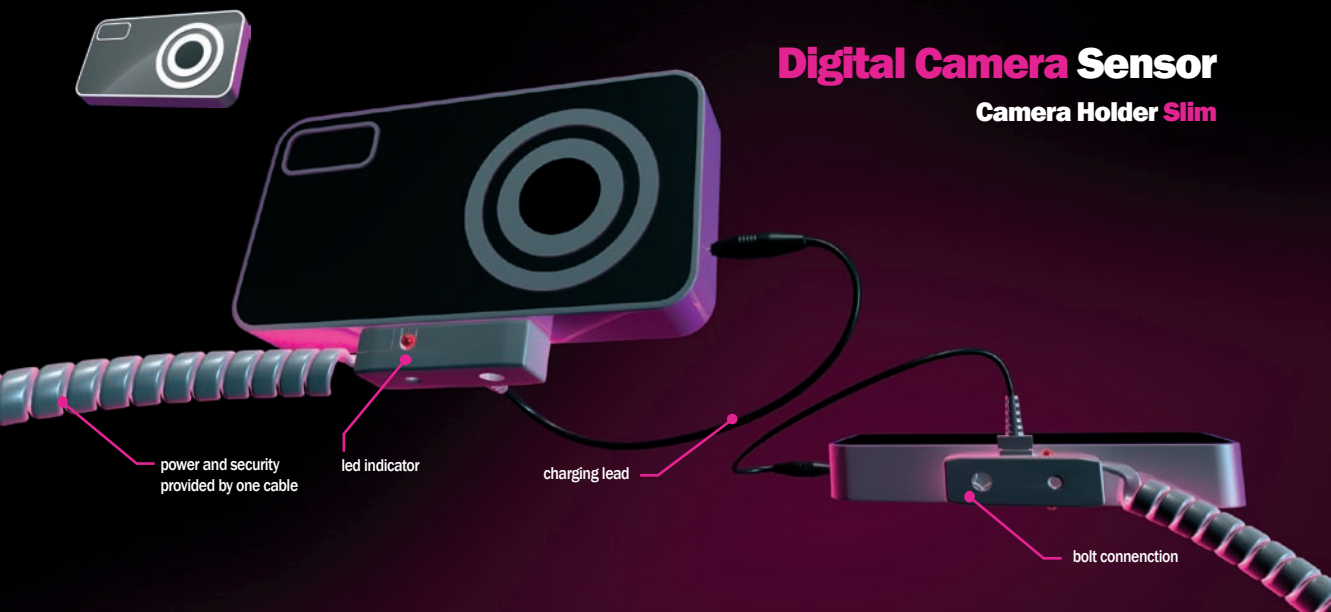

Digital Camera Sensor

Camera Holder Slim

+ Charging lead

Individual Charging Leads are available for a wide variety of digital cameras and camcorders. Power and security provided by one cable!

+ Recoiler

A high quality, long life Recoiler with 1 m pull-out cable length and integrated charging capability. Easy to mount with double sided tape or screws. Available with specific sensors for mobiles PDA-s, PNA-s, GPS-s, cameras and camcorders.

+ Integrated bolt and opener

Bolt mount sensor: a special bolt is used for securing the sensor to the camera's tripod hole. Integrated bolt functions as mechanical and electrical connection. Special Allan-like pentagonal screwdriver key: bolt can be opened with the supplied special key only.

+ features

- + Ingeniously designed, durable, professional high quality security sensor.
- + Strong magnets imbedded in the sensor hold sensor&product stable and secure in their magnetic cradle.
- + Smallest possible sensor size enables almost invisible protection
- + Suitable for the smallest camera on the market.
- + Individual charging leads available for a wide variety of digital cameras and camcorders. Power and security provided by one cable!
- + Modularity: sensor can be upgraded by a charging lead anytime!
- + Extra bright double LED-s ease alarm recognition.
- + Bolt mount sensor: a special bolt is used for securing the sensor to the camera's tripod hole.
- + Integrated bolt functions as mechanical and electrical connection.
- + Special Allan-like pentagonal screwdriver key: bolt can be opened with the supplied special key only.

shopguard octopus

+ shopguard

Shopguard Systems Limited and its international partner companies have been present on the international EAS market for the past sixteen years, manufacturing, selling, installing and maintaining such systems. Please visit our official site for further information: www.shopguard.com